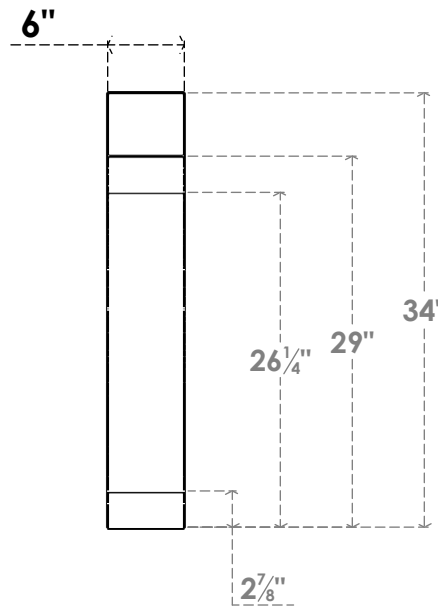

ITEM NUMBER: BRCPC060X26000X34000LEC

6"W X 26"D X 34"H LEGACY ARCHITECTURAL GRADE PVC CLOSED KNEE BRACE

SIDE PROFILE

FRONT PROFILE

ISOMETRIC

EKENA MILLWORK
2300 WEST MAIN ST.
CLARKSVILLE, TX 75426
TOLL FREE: 866-607-0453
WWW.EKENAMILLWORK.COM

NOTES

1. INSTALLATION TO BE COMPLETED IN ACCORDANCE WITH MANUFACTURER'S SPECIFICATIONS.
2. DRAWING MAY NOT BE TO SCALE
3. THIS DRAWING IS INTENDED FOR DESIGN AND PLANNING PURPOSES ONLY.
4. ALL INFORMATION CONTAINED HEREIN WAS CURRENT AT THE TIME OF DEVELOPMENT BUT MUST BE REVIEWED AND APPROVED BY THE PRODUCT MANUFACTURER TO BE CONSIDERED ACCURATE.
5. ARCHITECTURAL GRADE PVC PRODUCTS ARE MADE FROM EXPANDED CELLULAR PVC AND COME NATURALLY WHITE BUT MAY BE PAINTED