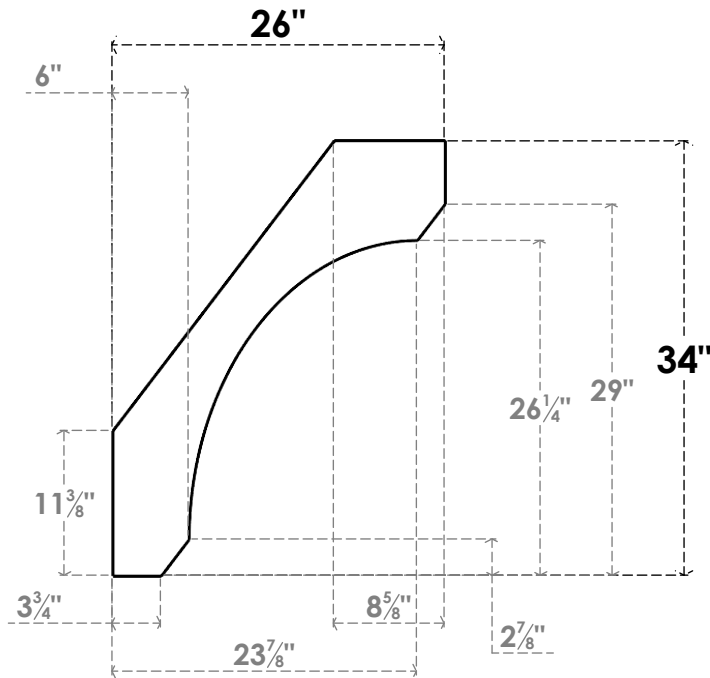

ITEM NUMBER: BRCPC060X26000X34000LEC

6"W X 26"D X 34"H LEGACY ARCHITECTURAL GRADE PVC CLOSED KNEE BRACE

SIDE PROFILE

FRONT PROFILE

ISOMETRIC

EKENA MILLWORK
2300 WEST MAIN ST.
CLARKSVILLE, TX 75426
TOLL FREE: 866-607-0453
WWW.EKENAMILLWORK.COM